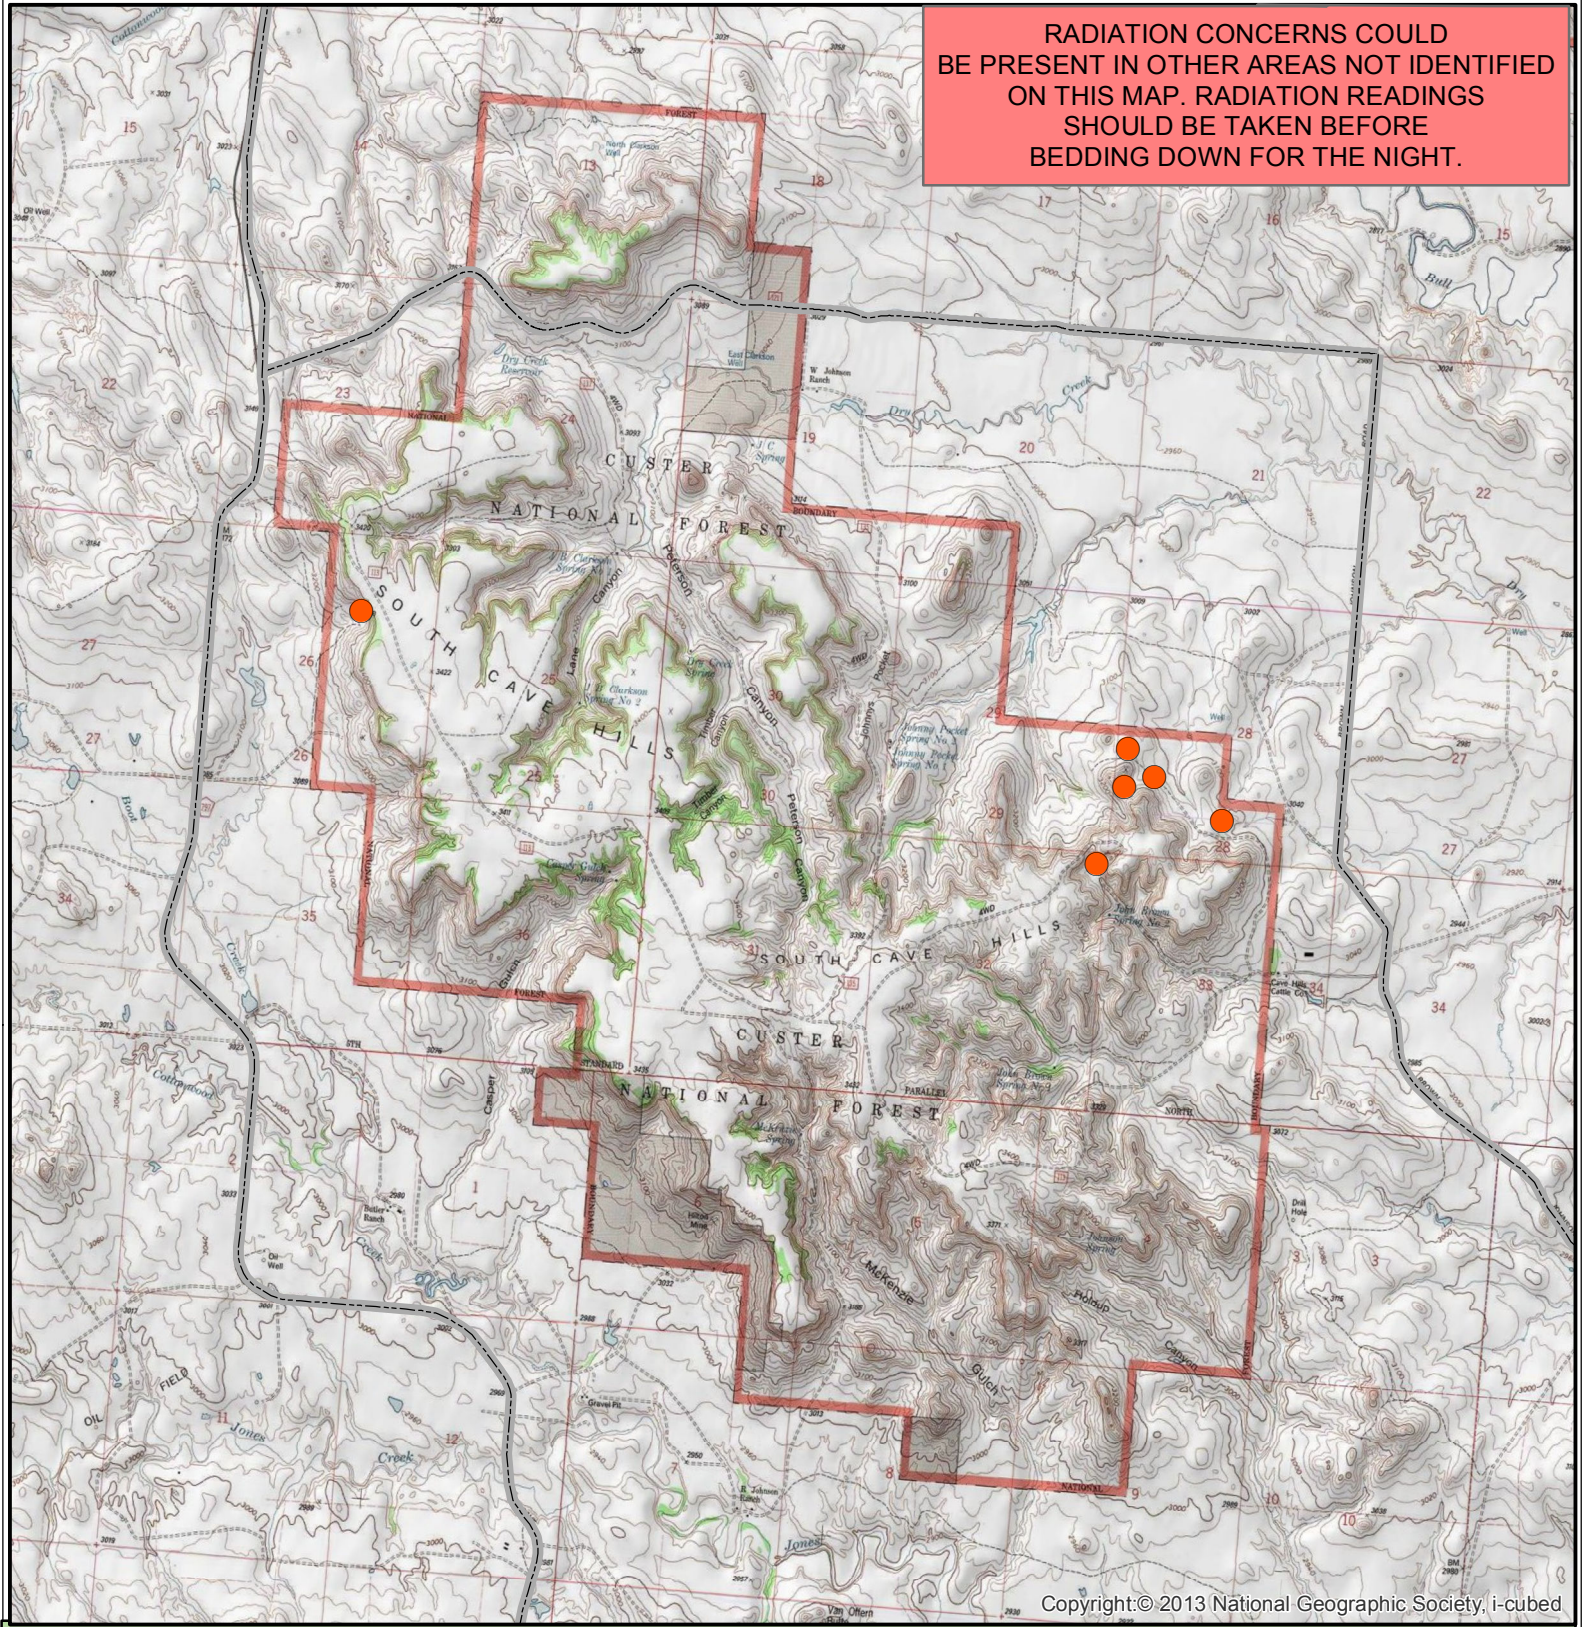

RADIATION CONCERNS COULD BE PRESENT IN OTHER AREAS NOT IDENTIFIED ON THIS MAP. RADIATION READINGS SHOULD BE TAKEN BEFORE BEDDING DOWN FOR THE NIGHT.

Copyright © 2013 National Geographic Society, i-cubed

South Cave Hills Map of Known Mines with Elevated Radiation as of March 2017

Legend

- Data showing >3x background Radiation